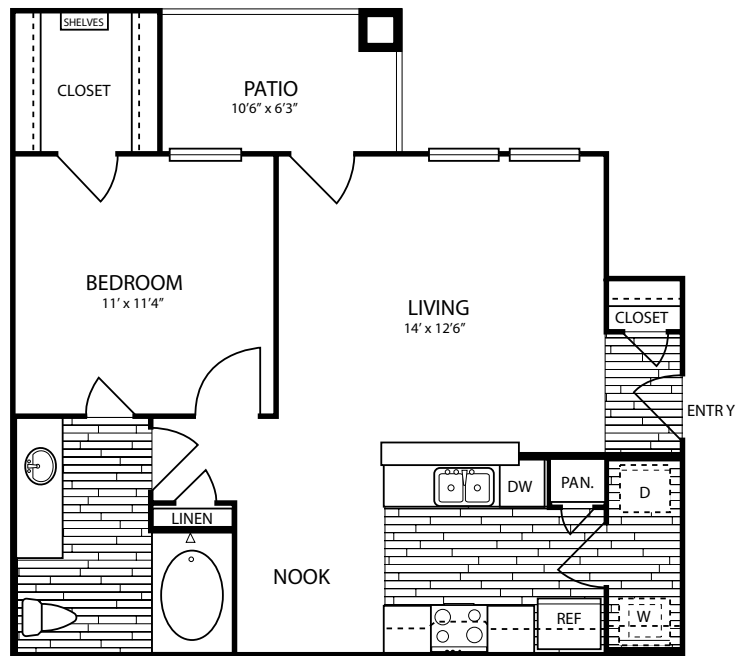

THE WYATT
AT PRESIDIO JUNCTION
(APARTMENT HOMES)

A 1
One Bedroom One Bath
664 square feet